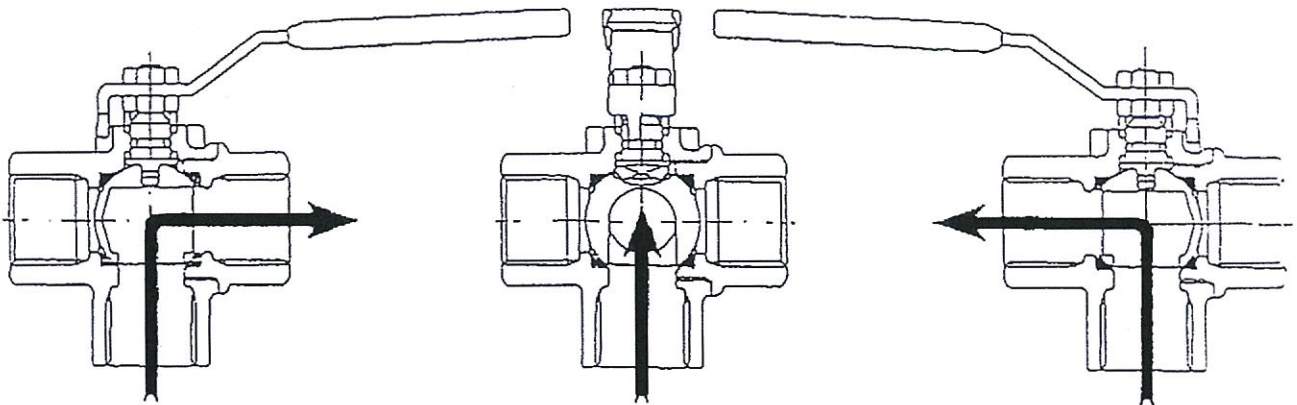

3-WAY BALL VALVE CONFIGURATION

adelaide
belt & hose

Parker Store

CARLISLE
VEE BELTS

L-PORT

T-PORT

Both come in bottom and side entry styles.