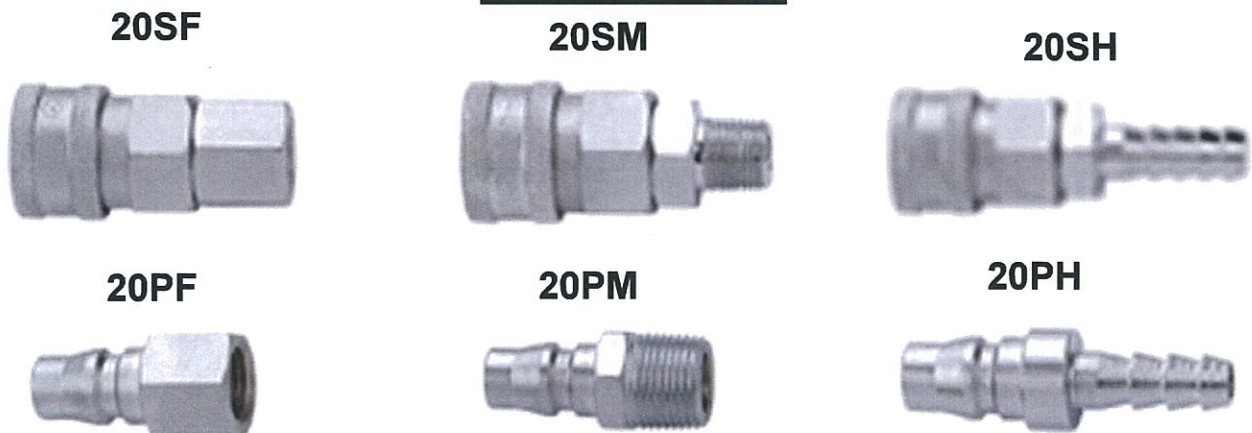

AIRLINE COUPLINGS

Most Commonly found Types

** Part Numbers reflect 1/4 inch sizes **

Ryco Type

Jaymec Type

Nitto Type

**adelaide
belt & hose**

42 Scotland Road, Mile End 5031
Phone: 08 8234 1155
Fax: 08 8234 2255
email: sales@abhose.com.au
www.beltandhose.com.au