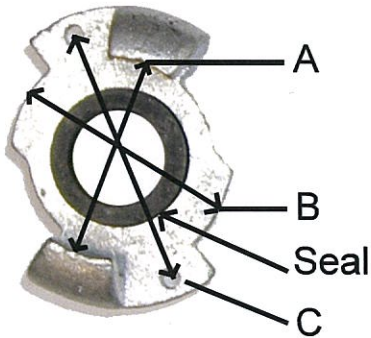

# Claw Coupling

## Identification Information

For sizes up to 1"

adelaide  
belt & hose

### Type S/L ( Surelock)

May have MINSUP A  
S/L or B cast into body

### Type B

Dimensions (mm)			
	S/L	Type A	Type B
A	45	42	42
B	52	45	47
C	60	51	44
Seal OD	31.5	30	28
Seal ID	22	19	17