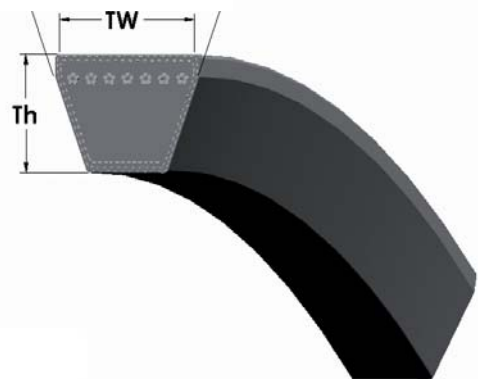

SUPER AG-DRIVE Narrow V-Belts

Reference ASAE S211.4

Nominal Cross Section Dimensions

Cross Section	TW inches	Th inches	Metric Designation	TW mm	Th mm
H3V	0.38	0.31	SPZ	9.7	8
	0.50	0.39	SPA	12.7	10
H5V	0.62	0.53	SPB	16.3	13
	0.86	0.70	SPC	22	18

Wrapped Molded (H3V & SPZ, SPA, H5V & SPB, SPC Sections)

Belt Reference Nomenclature

Part Number: H5V630

H: Heavy duty construction

5V: Cross section

63: Effective length in inches

Metric Designation

SPB1600

SPB: Cross section

1600: Datum length in mm