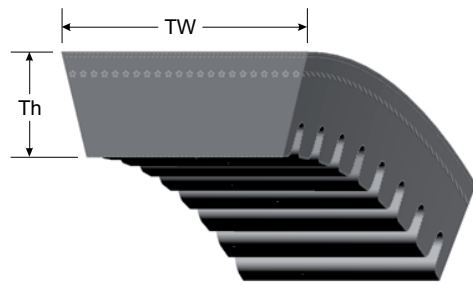

Metric Designation

51FV2030

51FV: Cross section

2030: Effective belt length in mm