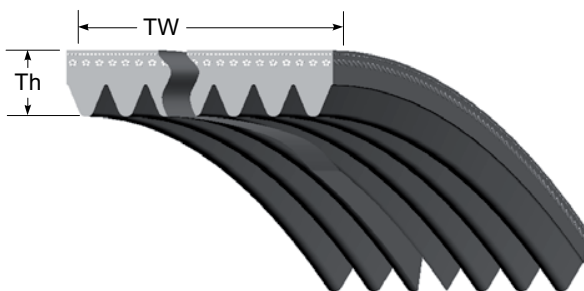

Cross Sections (H, J, K, L, & M Sections)

Belt Reference Nomenclature

Part Number: 8PK1700

8: Number of ribs

PK: Cross section

1700: Effective length in mm

Note: Unique part numbering system for PK belts which are identified by metric part number only