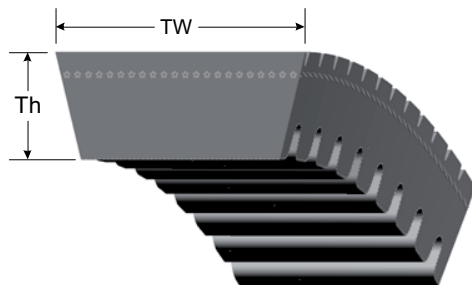

Metric Designation

51FV2030

51FV: Cross section

2030: Effective belt length in mm