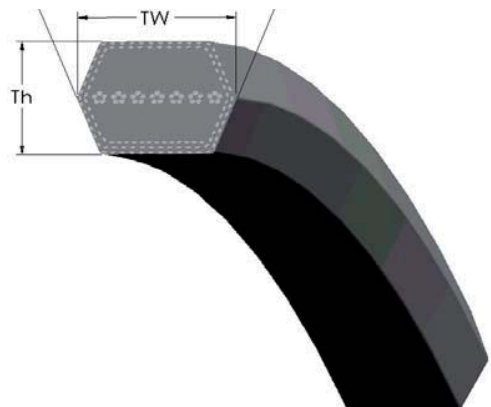

SUPER AG-DRIVE Double Angle (Hexagonal) V-Belts

Reference ASAE S211.4

Nominal Cross Section Dimensions

Cross Section	TW inches	Th inches	Metric Designation	TW mm	Th mm
HAA	0.500	0.410	13FD	13	10
HBB	0.660	0.530	16FD	16	13
HCC	0.880	0.690	22FD	22	18

Double Angle (HAA, HBB, & HCC Sections)

CARLISLE	SUPER AG-DRIVE	HAA60	13FD1524
CARLISLE	SUPER AG-DRIVE	HAA60	13FD1524
CARLISLE	SUPER AG-DRIVE	HAA60	13FD1524

Belt Reference Nomenclature

Part Number: HAA60

H: Heavy duty construction

AA: Cross section

60: Effective length in inches

Note: The outside length (L_a) is equal to the effective length plus 1.1" on HAA, 1.7" on HBB and 2.2" on HCC

Metric Designation

13FD: Cross section

1524: Effective length in mm