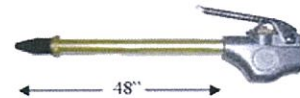

# BLOW GUNS

BG-100 - 100mm Nozzle

BG-620 - Metal Top Lever  
Straight Nozzle

BG-300 - 300mm Nozzle

BG-900 - 1200mm Nozzle

BG-500 - 500mm Nozzle

BG-700- Metal Top Lever  
Angled Nozzle

BG-600 - H/Duty Metal  
2 nozzles

411-B/GUN - Brass Short Nozzle

SBG-1 - Safety Blow Gun  
Auto pressure drop on contact

412-B/GUN - Brass Long Nozzle